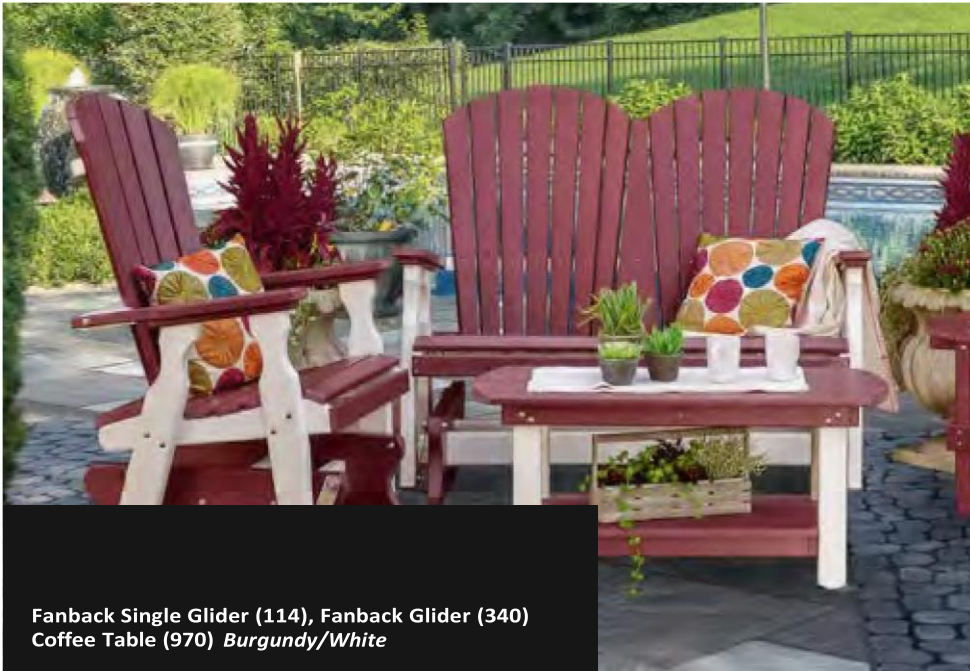

Fanback Swivel Glider (119)
Fanback Single Glider (114) *Gray/Patriot Blue*

Fanback Single Glider (114), Fanback Glider (340)
Coffee Table (970) *Burgundy/White*

Fanback Swing (341)
Gray/Patriot Blue

Drawing from our popular Fanback chair, the Fanback swing and glider feature a gently curved back and less sloped seat than the Adirondack. This makes them easier to get in and out of, making it the ideal lounge furniture for your porch, patio or deck.