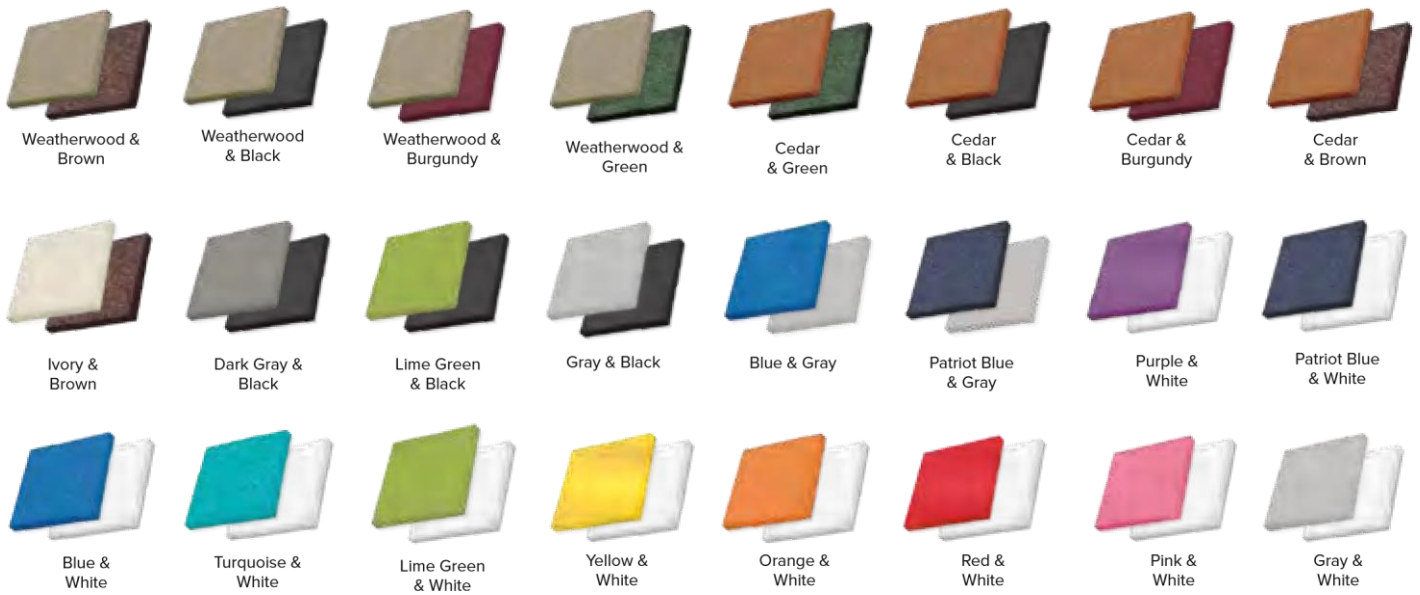

Planters & Trash Receptacles

POLY COLORS

Leisure Lawns Collection has twenty-two colorful options to choose from. All of our products are available in all colors unless otherwise noted.

	STANDARD COLORS	RUSTIC COLORS <i>Rustic Colors will incur an upcharge.</i>
TRADITIONAL	<p>Black Brown Burgundy Green Cedar Weather-wood Dark Gray Gray Ivory White</p>	<p>Rustic Rustic Nutmeg Rustic Burgundy Gray</p>
BRIGHT	BRIGHT COLORS	PREMIUM COLORS <i>Premium Colors will incur an upcharge.</i>
	<p>Patriot Blue Blue Turquoise Lime Green Red</p>	<p>Purple Orange Pink Yellow</p>

Colors are representational only and cannot be guaranteed to be exact color matched.

Suggested Two-Tone Color Combinations

Pick and choose any color combination. Not limited to the ones shown below.

Poly Colors