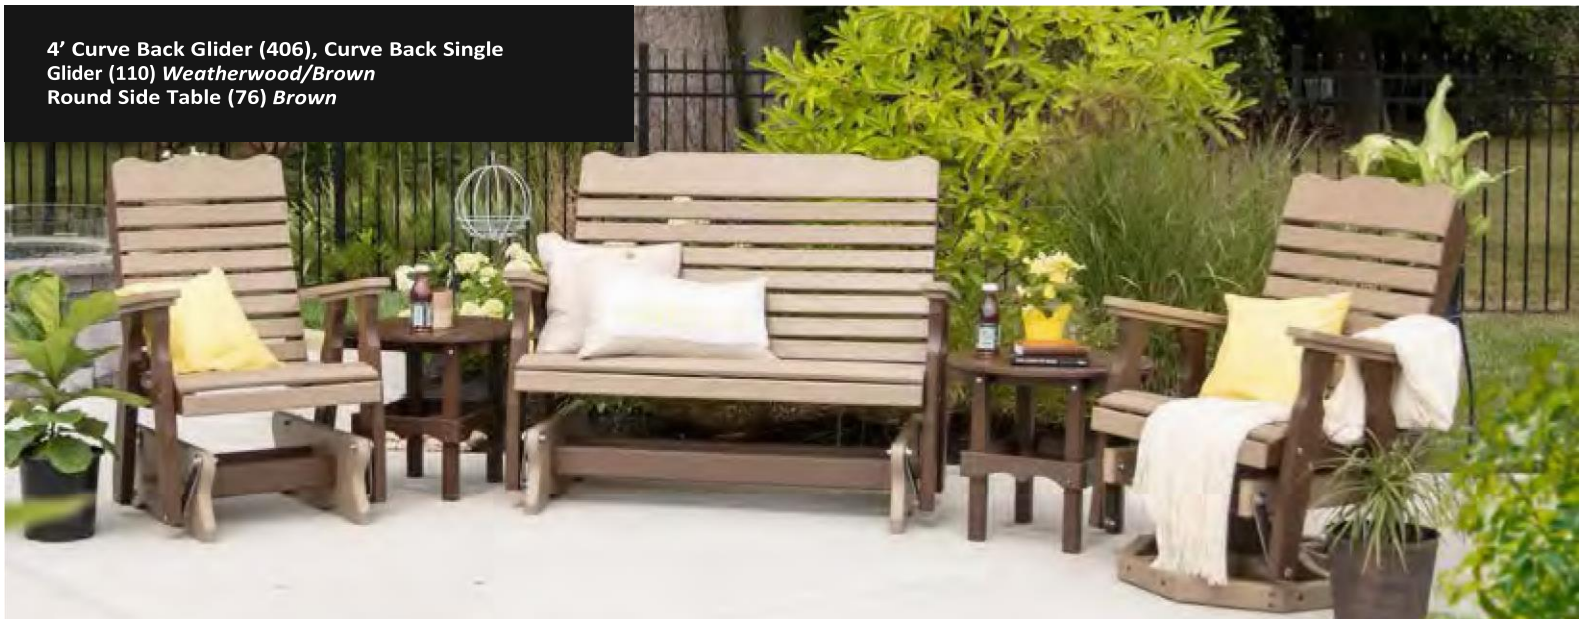

Curve Back Swivel Glider (116)
4' Curve Back Glider (406), Curve Back Single Glider (110) *White*
Round Side Table (76) *Blue*

4' Curve Back Glider (406)
Curve Back Single Glider (110) *White*

4' Curve Back Glider (406), Curve Back Single Glider (110) *Weatherwood/Brown*
Round Side Table (76) *Brown*