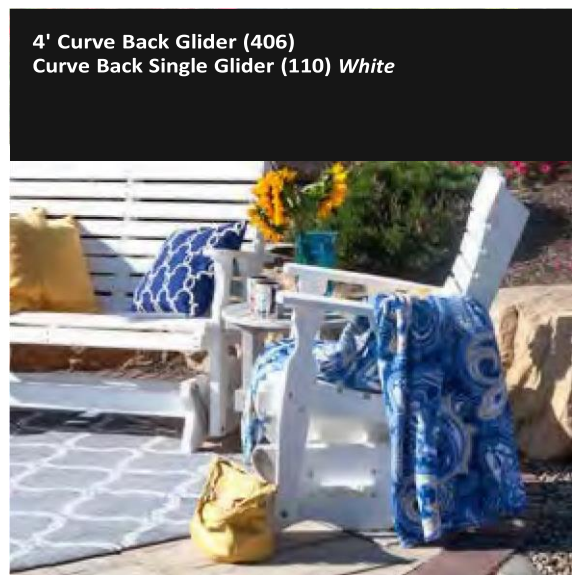

GLIDERS, BENCHES, AND SWINGS

Curve Back

This series, designed for comfort, features a gently curved back and perfectly contoured seat. The Curve Back benches, swings, and gliders are all available in 4' and 5' lengths.

PRODUCT
GUIDE
p.44,45