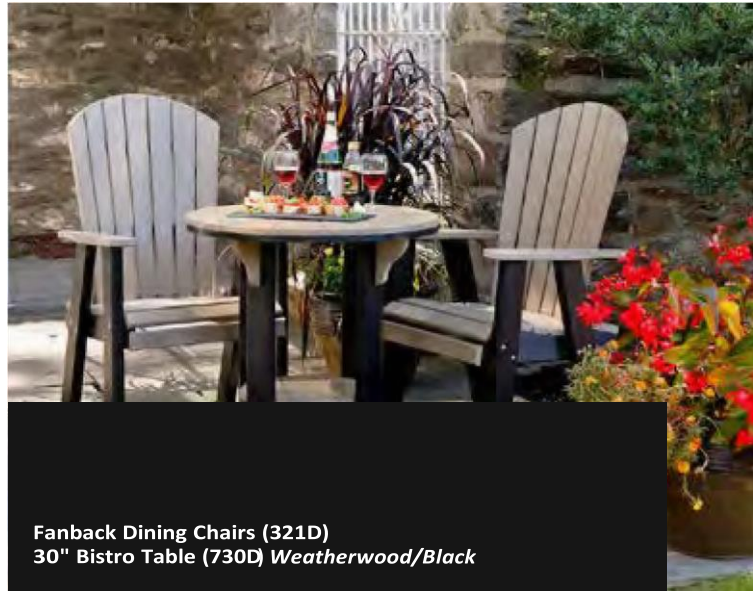

Classic Island

FANBACK DINING

DINING HEIGHT

Fanback Swivel Chair (328D)
42" Round Table (742D) *Turquoise/White*

Fanback Dining Chairs (321D)
96" Dining Table (896D) *Cedar/Brown*

Fanback Dining Chairs (321D)
30" Bistro Table (730D) *Weatherwood/Black*