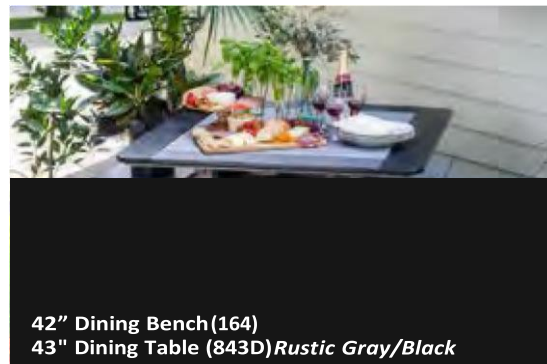

Outdoor Dining

English Garden Chairs (220D) 72" Square Dining Table (866D)
Patriot Blue/White

ENGLISH GARDEN

DINING HEIGHT

English Garden Arm Chair (221D), English Garden Side Chairs (220D), 6' Dining Bench (166), 72" Dining Table (872D) *Weatherwood/Black*

English Garden Chairs (220D)
43" Dining Table (843D) *Patriot Blue/White*

English Garden Dining

This dining series carries a touch of elegance carried over from the old English styles. With its straight lines and simple style, this collection allows for multiple pairings of tables and chairs.

English Garden Dining

42" Dining Bench (164)
43" Dining Table (843D) *Rustic Gray/Black*

English Garden Chairs (221B, 220B) 43"
Square Table (843B) Gray/Black

ENGLISH GARDEN

COUNTER/BAR HEIGHT

Stately and tall, the English Garden tables in Counter and Bar heights bring style and class to any backyard oasis. With the English Garden set, you can invite your friends for an evening of comfortable relaxation.

English Garden Counter/Bar Height

CLASSIC ISLAND

The Classic Island, featuring two shelves, is the perfect compliment to any outdoor dining environment. Pair with our barstools or any of our counter or bar height chairs.