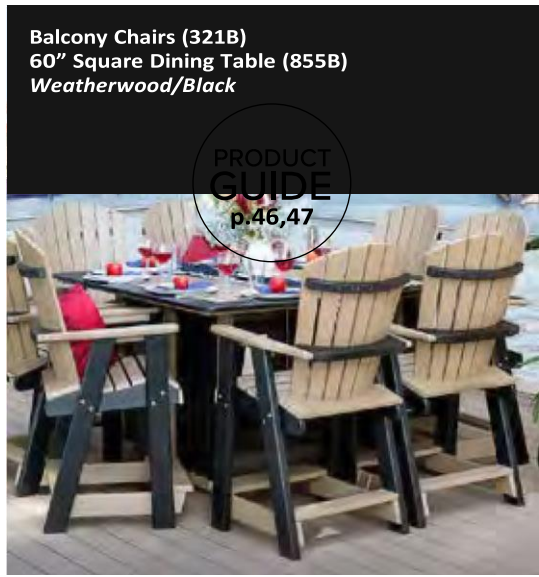

Fanback Dining

Balcony Chairs (321B) 60" Square Dining Table (855B) *Weatherwood/Black*

FANBACK PUB

COUNTER/BAR HEIGHT

Balcony Chair Counter/Bar Height

Balcony Chairs (321B)
72" Dining Table (872B) *Dark Gray/White*